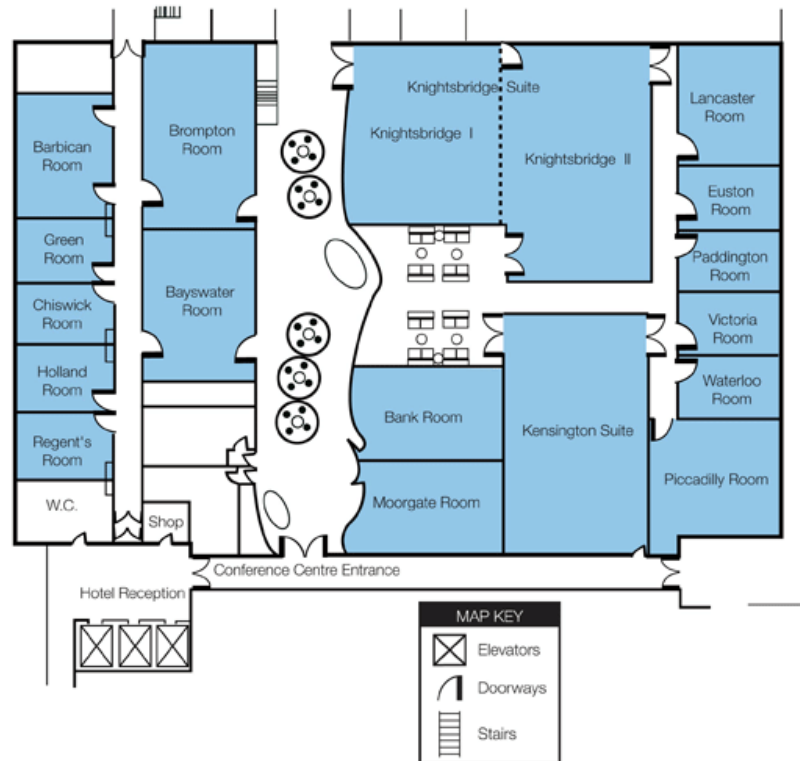

### Conference and Meeting Rooms

### Room Dimensions & Seating Capacity

Room name	Sq.m.	Dimensions (m.)	Height (m.)	Theatre	Classroom	Cabaret	Cabaret with back projection	Boardroom/ U-Shape Hollow Sq.	Cocktails/ Reception	Dining	Dinner & Dance	Buffet	Buffet & Dance	
Knightsbridge Suite	218	16.75x13.02	3	200	130	104	80	76	65	200	192	150	192	150
Knightsbridge I	111	9x12.38	3	100	50	48	32	50	40	120	72	-	72	-
Knightsbridge II	116	7.75x15.02	3	120	60	64	48	50	45	160	96	-	96	-
Kensington	105	7.7x13.7	3	120	60	64	48	50	45	160	96	50	96	50
Brompton	75	6.7x11.2	3	70	40	32	-	30	32	60	60	-	60	-
Bayswater	60	6.7x8.8	2.3	50	30	24	-	25	27	40	36	-	36	-
Barbican	45	7.4x6.1	2.3	-	-	-	-	14	-	14	-	-	-	-
Lancaster	46	6.1x7.5	2.2	40	22	24	-	20	16	30	30	-	-	-
Piccadilly	36	6.0x6.0	2.2	35	16	24	-	20	16	30	30	-	-	-
Euston	22	6.0x3.6	2.2	-	-	-	-	10	-	-	-	-	-	-
Paddington	22	6.0x3.6	2.2	-	-	-	-	10	-	-	-	-	-	-
Victoria	22	6.0x6.3	2.2	-	-	-	-	10	-	-	-	-	-	-
Waterloo	22	6.0x6.3	2.2	-	-	-	-	10	-	-	-	-	-	-
Green	23	6.1x3.8	2.3	-	-	-	-	10	-	-	-	-	-	-
Chiswick	23	6.1x3.8	2.3	-	-	-	-	10	-	-	-	-	-	-
Holland	23	6.1x3.8	2.3	-	-	-	-	10	-	-	-	-	-	-
Regent's	23	6.1x3.8	2.3	-	-	-	-	10	-	-	-	-	-	-
Bank Room	47	5.5x8.6	3	-	-	-	-	20	-	-	-	-	-	-
Moorgate Room	47	5.5x8.6	3	-	-	-	-	20	-	-	-	-	-	-
Chelsea	192	12.6x15.3	2.9	80	65	48	-	33	35	140	150	120	-	120
Ascot	68	9.9x6.9	2.9	50	40	35	-	25	27	60	60	-	-	-