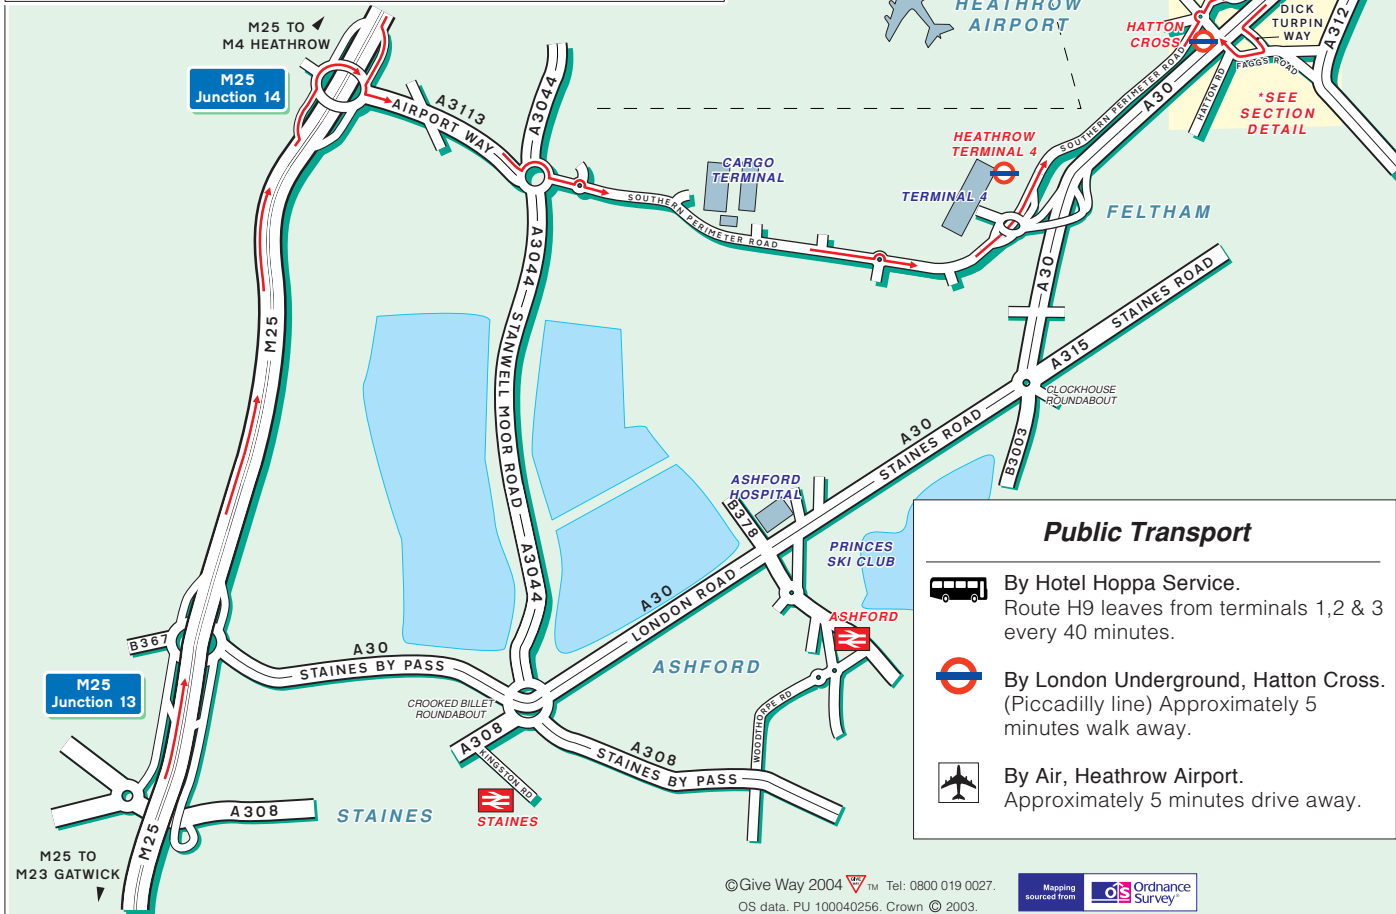

JURYS Inn

HEATHROW

Jurys Inn Heathrow

Eastern Perimeter Road, Hatton Cross
Hounslow, Middx TW6 2SR

Tel: 0208 266 4664

Fax: 0208 266 4665

Public Transport

- By Hotel Hoppa Service. Route H9 leaves from terminals 1, 2 & 3 every 40 minutes.
- By London Underground, Hatton Cross. (Piccadilly line) Approximately 5 minutes walk away.
- By Air, Heathrow Airport. Approximately 5 minutes drive away.