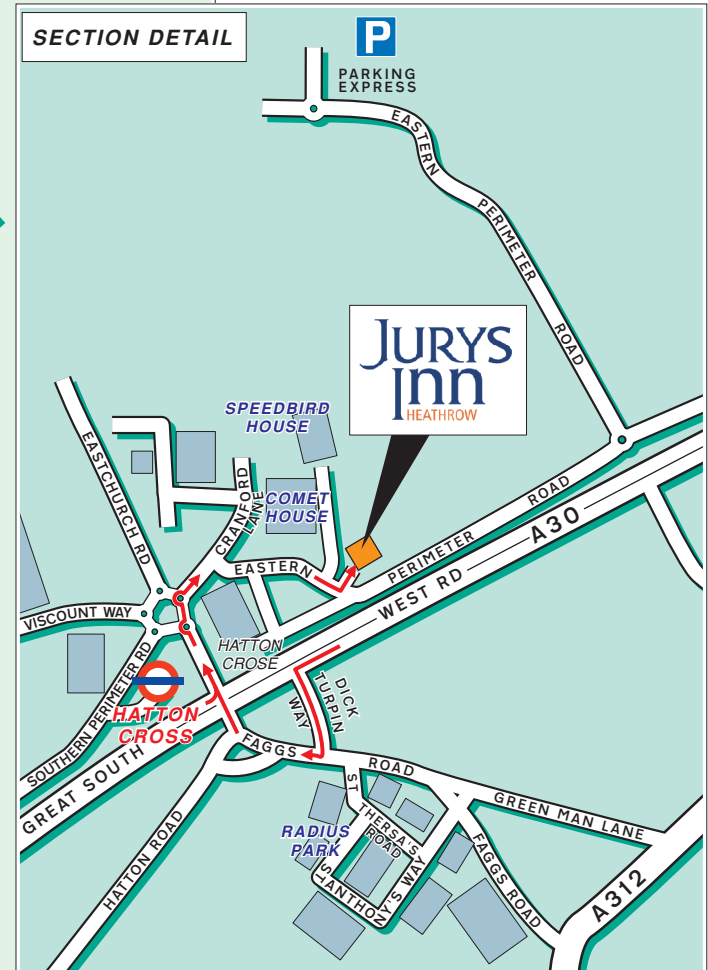

JURYS Inn

HEATHROW

Jurys Inn Heathrow

Eastern Perimeter Road, Hatton Cross
Hounslow, Middx TW6 2SR

Tel: 0208 266 4664

Fax: 0208 266 4665

Public Transport

- By Hotel Hoppa Service. Route H9 leaves from terminals 1, 2 & 3 every 40 minutes.
- By London Underground, Hatton Cross. (Piccadilly line) Approximately 5 minutes walk away.
- By Air, Heathrow Airport. Approximately 5 minutes drive away.