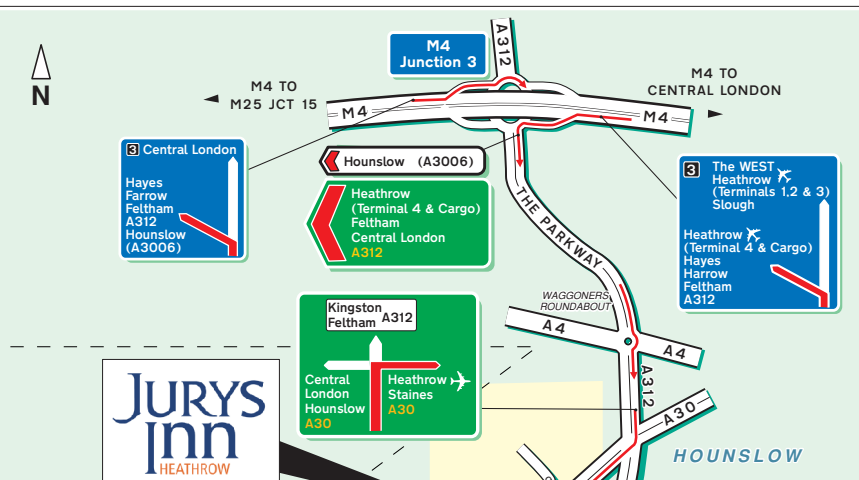

JURYS Inn

HEATHROW

Jurys Inn Heathrow

Eastern Perimeter Road, Hatton Cross
Hounslow, Middx TW6 2SR

Tel: 0208 266 4664

Fax: 0208 266 4665

Public Transport

- By Hotel Hoppa Service. Route H9 leaves from terminals 1, 2 & 3 every 40 minutes.
- By London Underground, Hatton Cross. (Piccadilly line) Approximately 5 minutes walk away.
- By Air, Heathrow Airport. Approximately 5 minutes drive away.