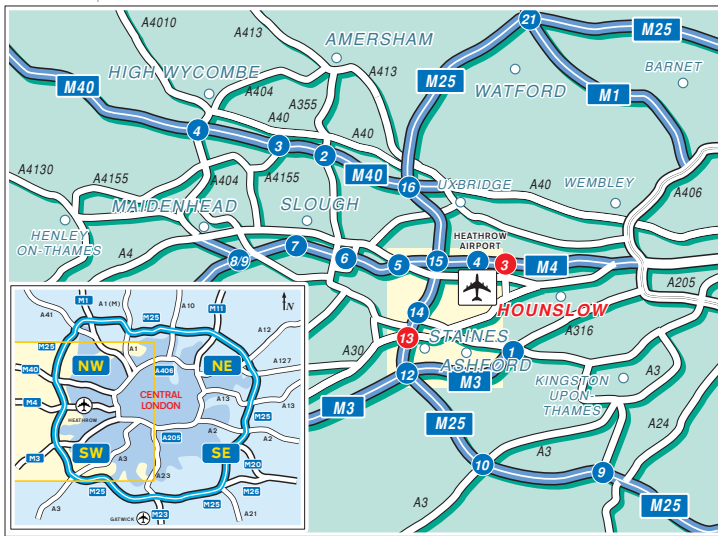

JURYS Inn

HEATHROW

Jurys Inn Heathrow

Eastern Perimeter Road, Hatton Cross
Hounslow, Middx TW6 2SR

Tel: 0208 266 4664

Fax: 0208 266 4665

Public Transport

- By Hotel Hoppa Service. Route H9 leaves from terminals 1, 2 & 3 every 40 minutes.
- By London Underground, Hatton Cross. (Piccadilly line) Approximately 5 minutes walk away.
- By Air, Heathrow Airport. Approximately 5 minutes drive away.