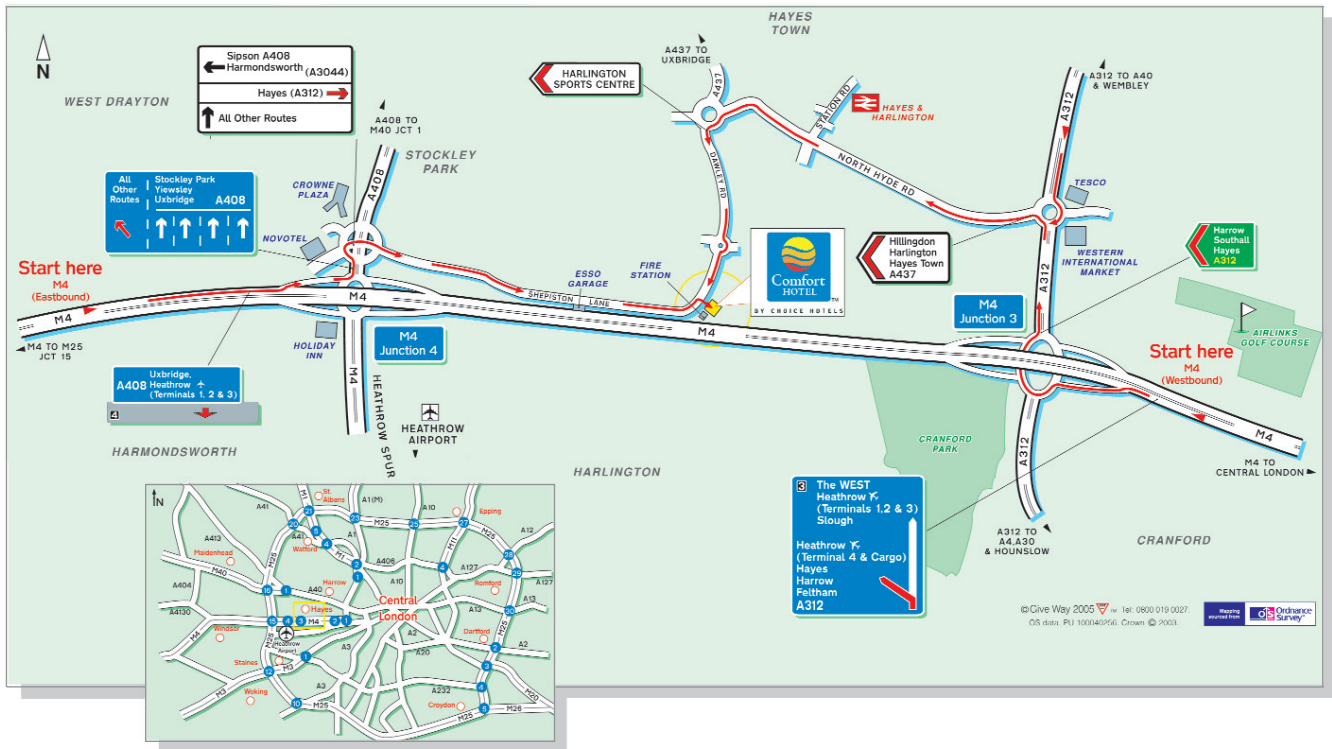

DIRECTIONS

By Road

Exit junction 4 from M4 Motorway and follow the signs to Hayes. Please note that the main road junction can be confusing, however if you stay on the left hand lane and follow the directional signs to Hayes, it will bring you into Shepiston Lane. The hotel can be found on the right hand side next to the fire station - approximately 1 mile from the main road junction.

From Heathrow Airport

The airport Hoppa shuttle bus service operates throughout the day. The first service from the hotel is at 05.30 am and the last at 10.30 pm. It operates directly to

Terminals 1, 2 & 3. Children under 5 years travel free and one child aged between 5 years and 15 years may travel free with each accompanying adult. Note: There is no direct route to Terminal 4 but passengers can travel free on the Heathrow Express between terminals 3 & 4.

From London Gatwick Airport

Leave the airport on M23 London bound and follow signs for Heathrow airport - M25. Continue M25 to Junction 15 and then exit on to M4 direction eastbound to Junction 4 and follow above directions.